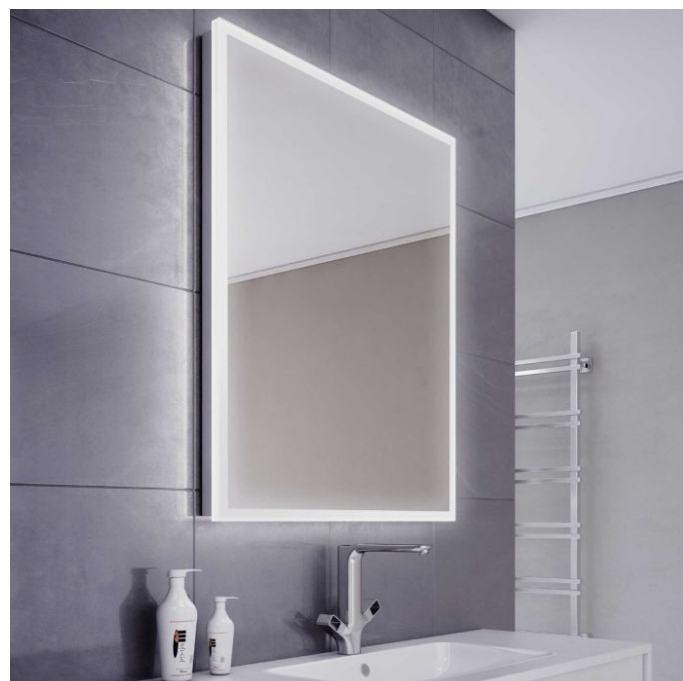

Model: K716
800mm (W) x 1000mm (H) x 39mm (D)

Features:

- Built-in demister pad
- On/off infrared sensor switch (Bottom)
- CCT dual colour lighting

£419.99 (Inc. VAT)

**MADE IN
BRITAIN**