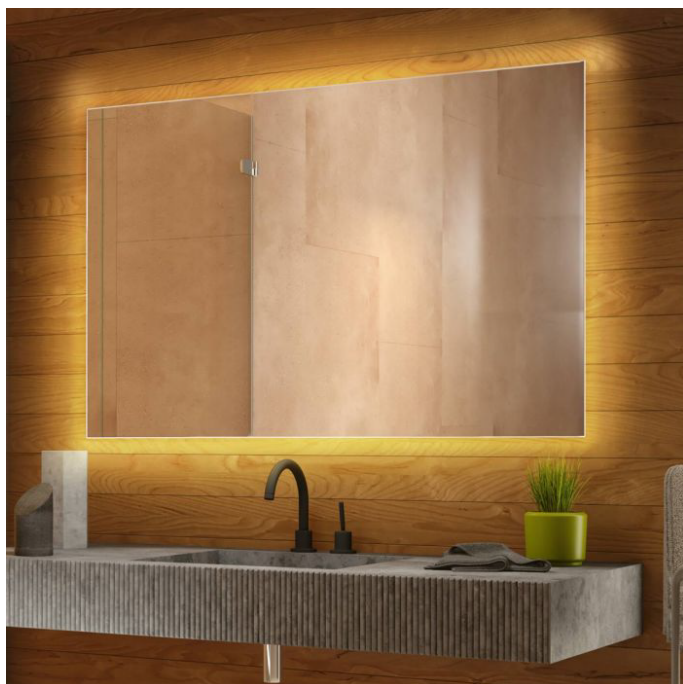

Model: A714

1250mm (W) x 1000mm (H) x 59mm (D)

Features:

- Built-in demister pad & shaver socket
- On/off infrared sensor switch (Bottom)
- CCT dual colour lighting

£559.99 (Inc. VAT)