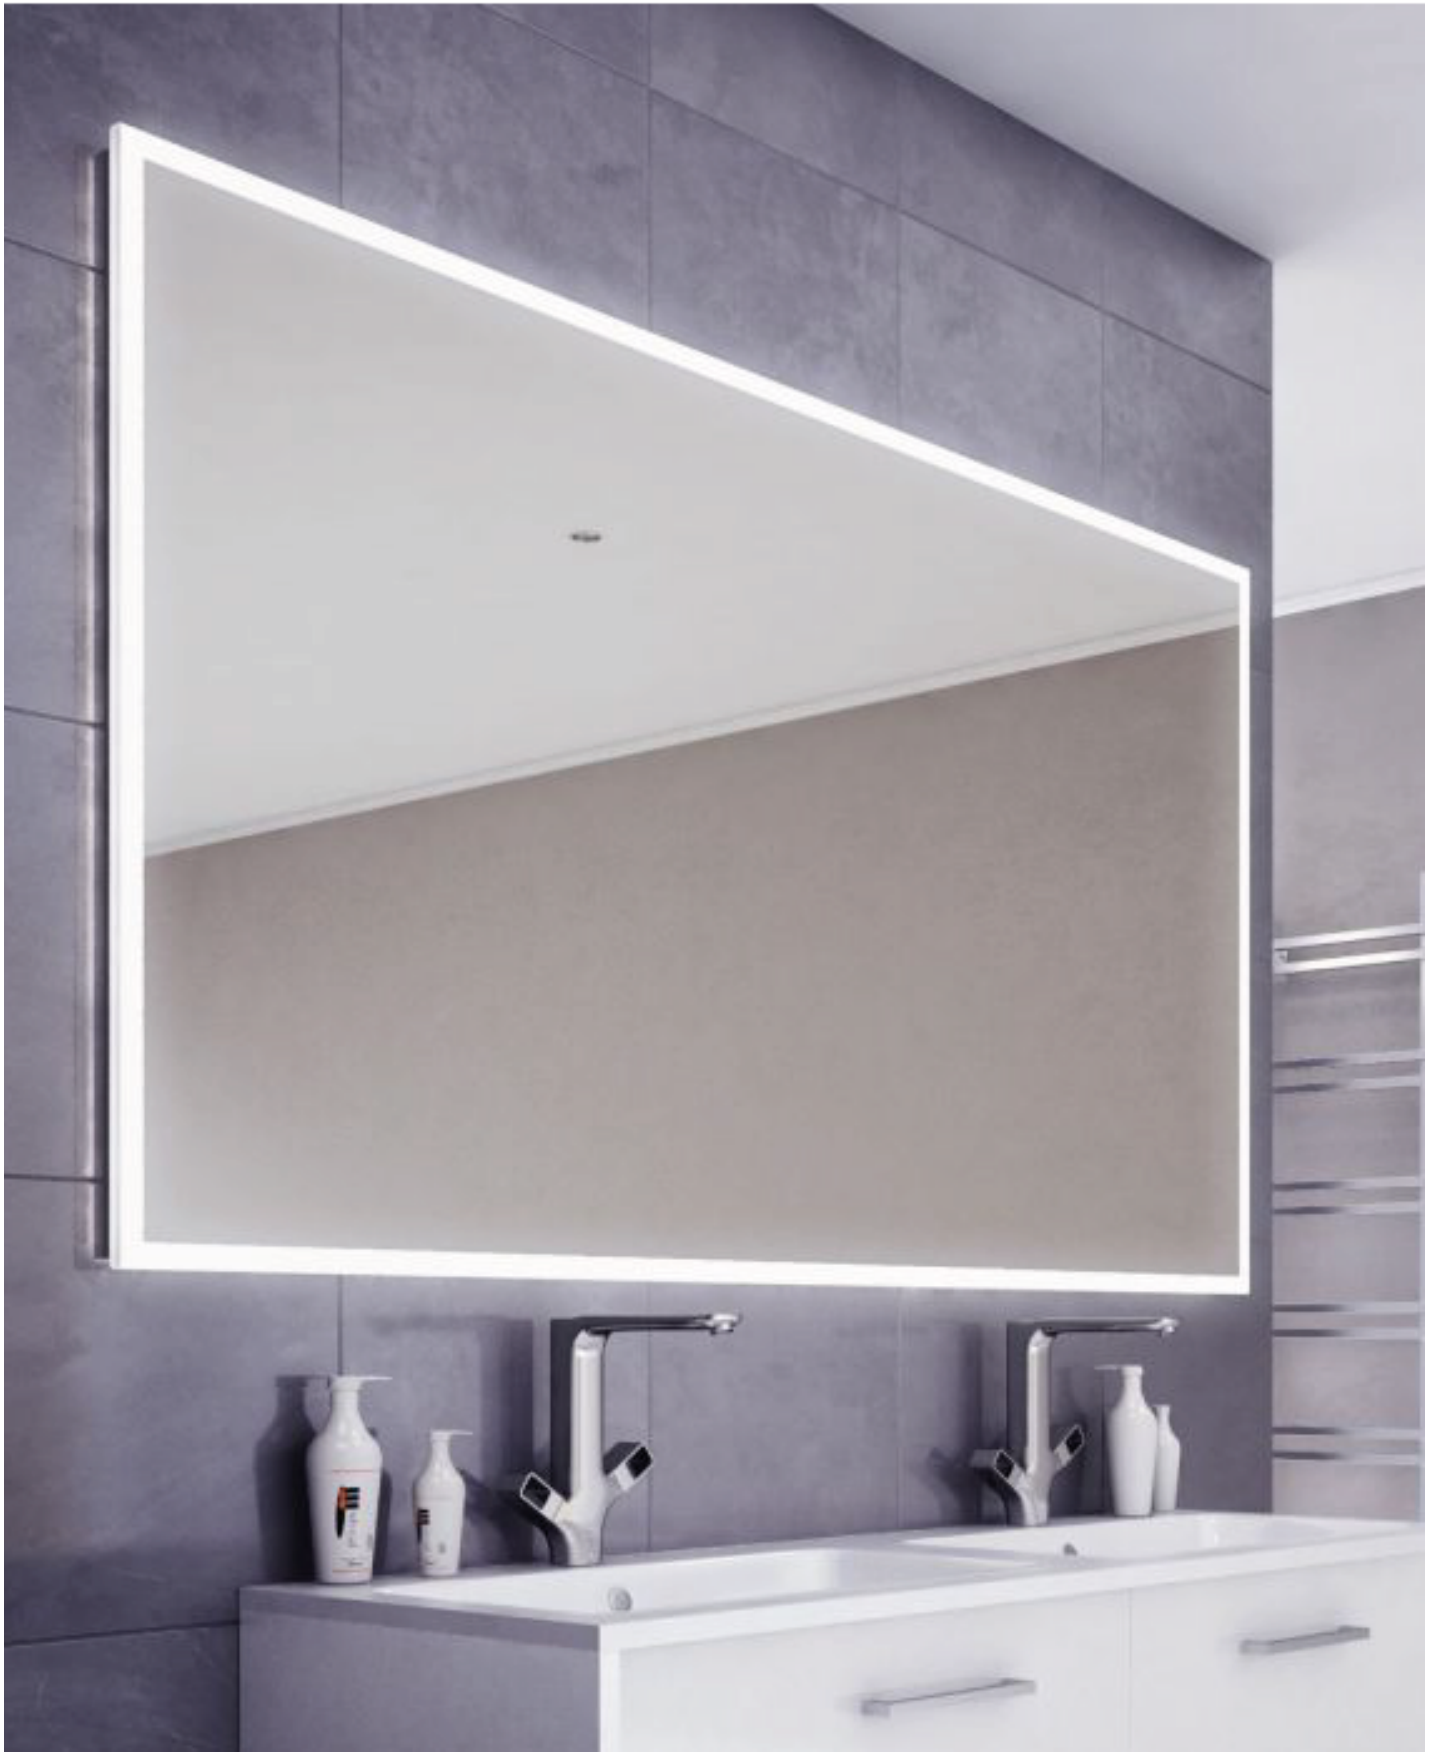

Features:

- Built-in demister pad
- On/off infrared sensor switch (Bottom)
- CCT dual colour lighting

£419.99 (Inc. VAT)

**MADE IN
BRITAIN**

Model: A718s

1750mm (W) x 1000mm (H) x 59mm (D)

Features:

- Built-in demister pad & shaver socket
- On/off infrared sensor switch (Bottom)
- 5000K (cool) lighting