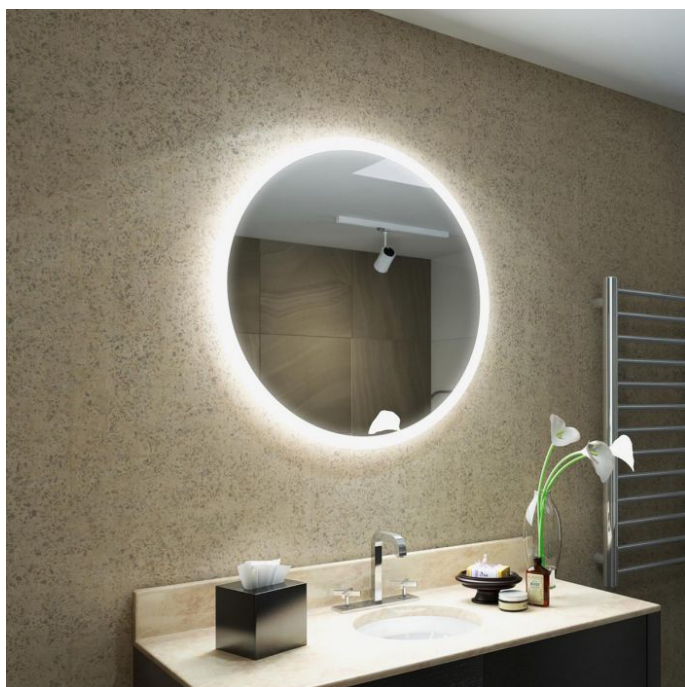

Model: A515
600mm (Dia.) x 39mm (D)

Features:

- Built-in demister pad
- On/off infrared sensor switch (Bottom)
- CCT dual colour lighting

£239.99 (Inc. VAT)