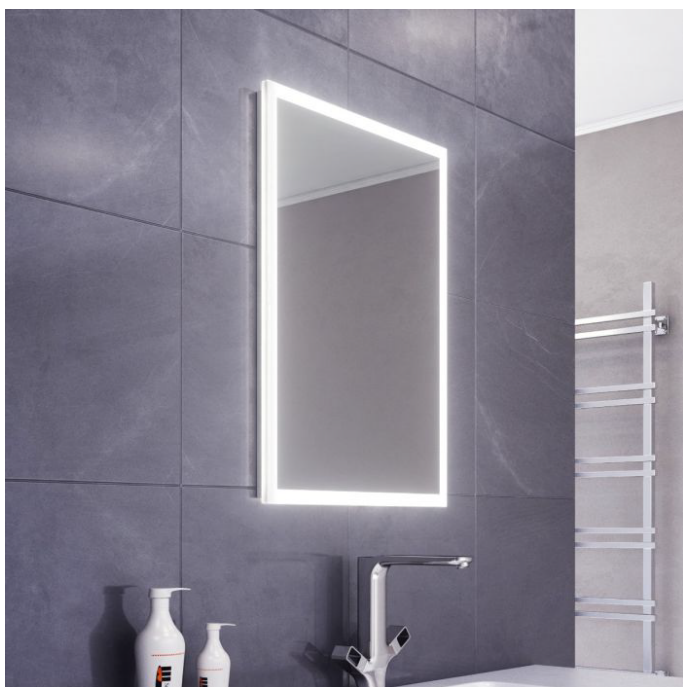

Model: A470
500mm (W) x 700mm (H) x 39mm (D)

Features:

- Built-in demister pad
- On/off infrared sensor switch (Bottom)
- CCT dual colour lighting

£234.99 (Inc. VAT)