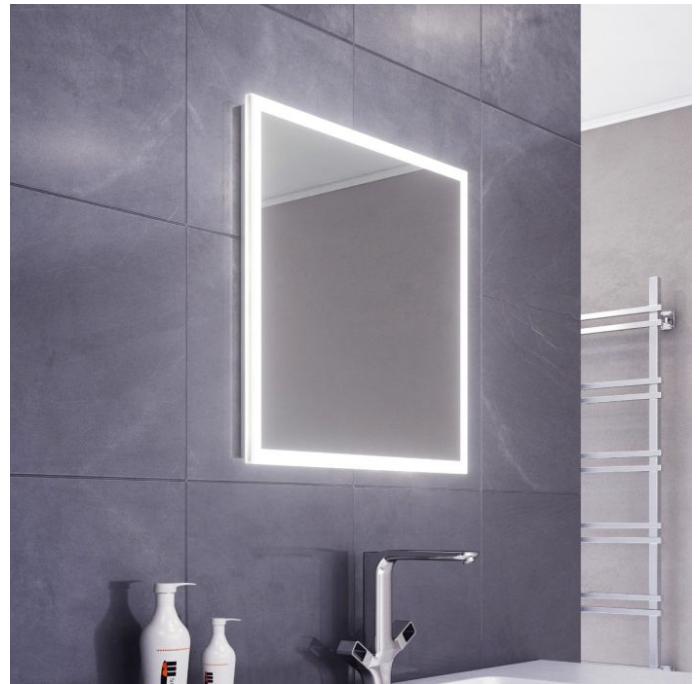

Model: A469s

600mm (W) x 600mm (H) x 59mm (D)

Features:

- Built-in demister pad & shaver socket
- On/off infrared sensor switch (Bottom)
- CCT dual colour lighting

£234.99 (Inc. VAT)